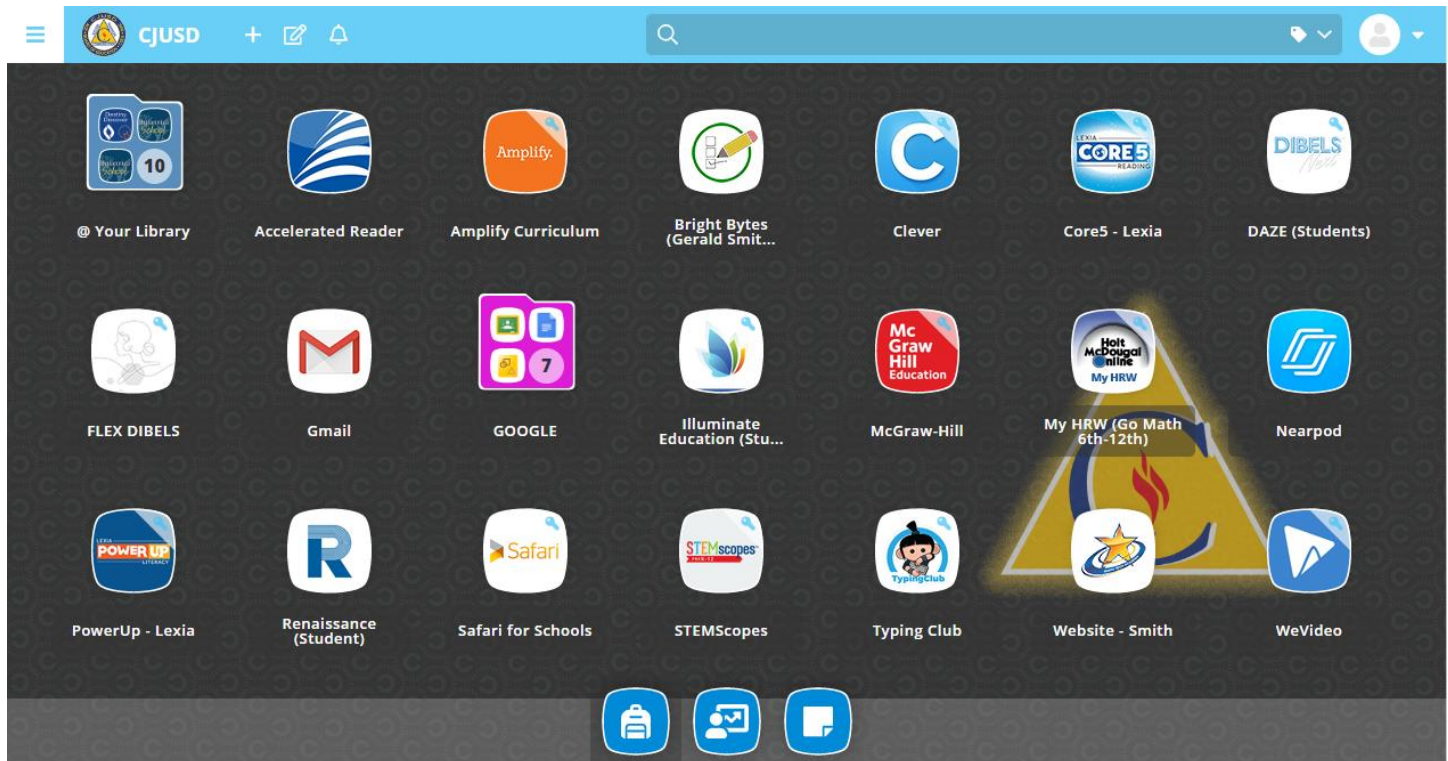

## Accessing Apps shared by the District or by the Teacher

[www.Launchpad.classlink.com/cjUSD](http://www.Launchpad.classlink.com/cjUSD)

Apps may be shared through the “Launchpad” (which are apps shared by the district) or in the student’s “My Backpack” (which are shared by the teacher).

### Launchpad – shared by the district

The Launchpad is the first page that is viewed when a student logs in. Most students have different apps on this page based on their grade level, school or courses. Students also may change the look of their Launchpad such as the background and more.