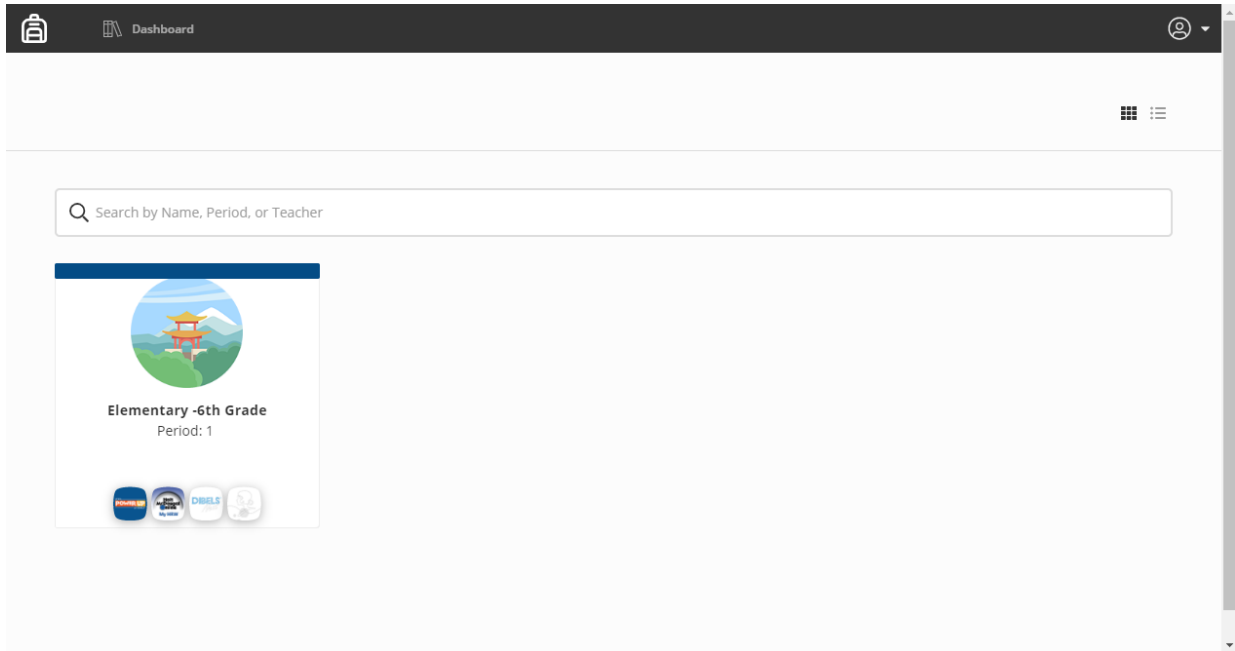

My Backpack – shared by the teacher

Inside the Launchpad at the bottom of the page, there is an icon of a backpack as shown below. By clicking that icon, you enter the student's backpack.