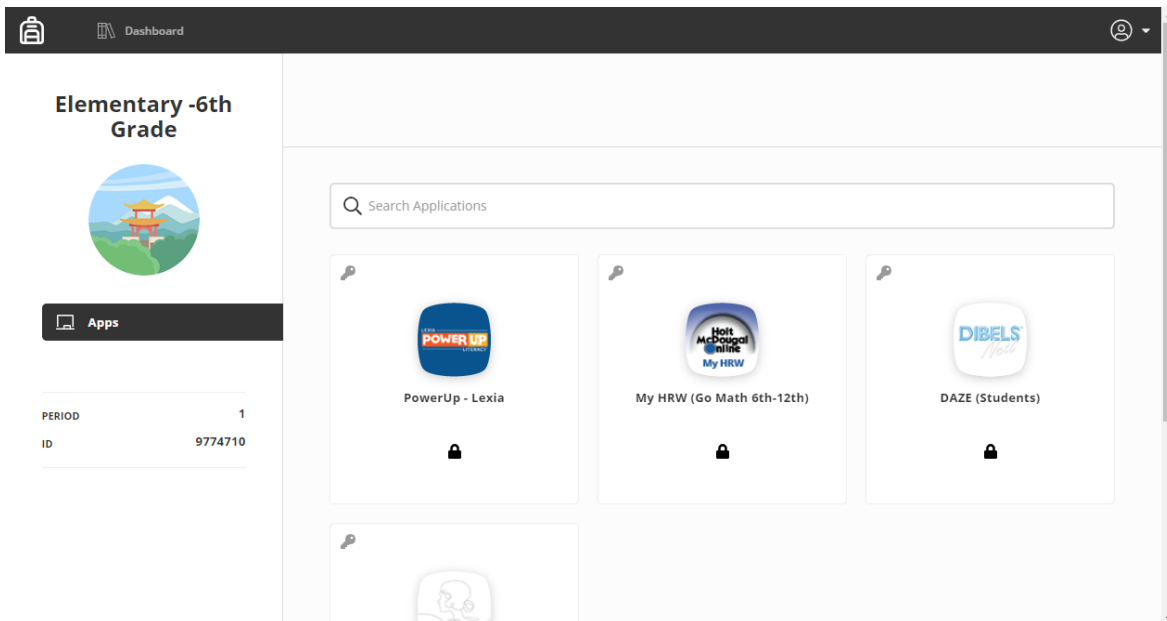

### Launchpad – shared by the district

The Launchpad is the first page that is viewed when a student logs in. Most students have different apps on this page based on their grade level, school or courses. Students also may change the look of their Launchpad such as the background and more.

These apps are those that have been shared with students from the district level. The Backpack are apps that are shared by the teacher.

## My Backpack – shared by the teacher

Inside the Launchpad at the bottom of the page, there is an icon of a backpack as shown below. By clicking that icon, you enter the student's backpack.

The screenshot shown above is that of a 6<sup>th</sup> grade student. A middle or high school student would have more classes listed here while elementary students will find only one course listed.

By clicking on the course, students will see all of the app that the teacher of that course has shared with them.